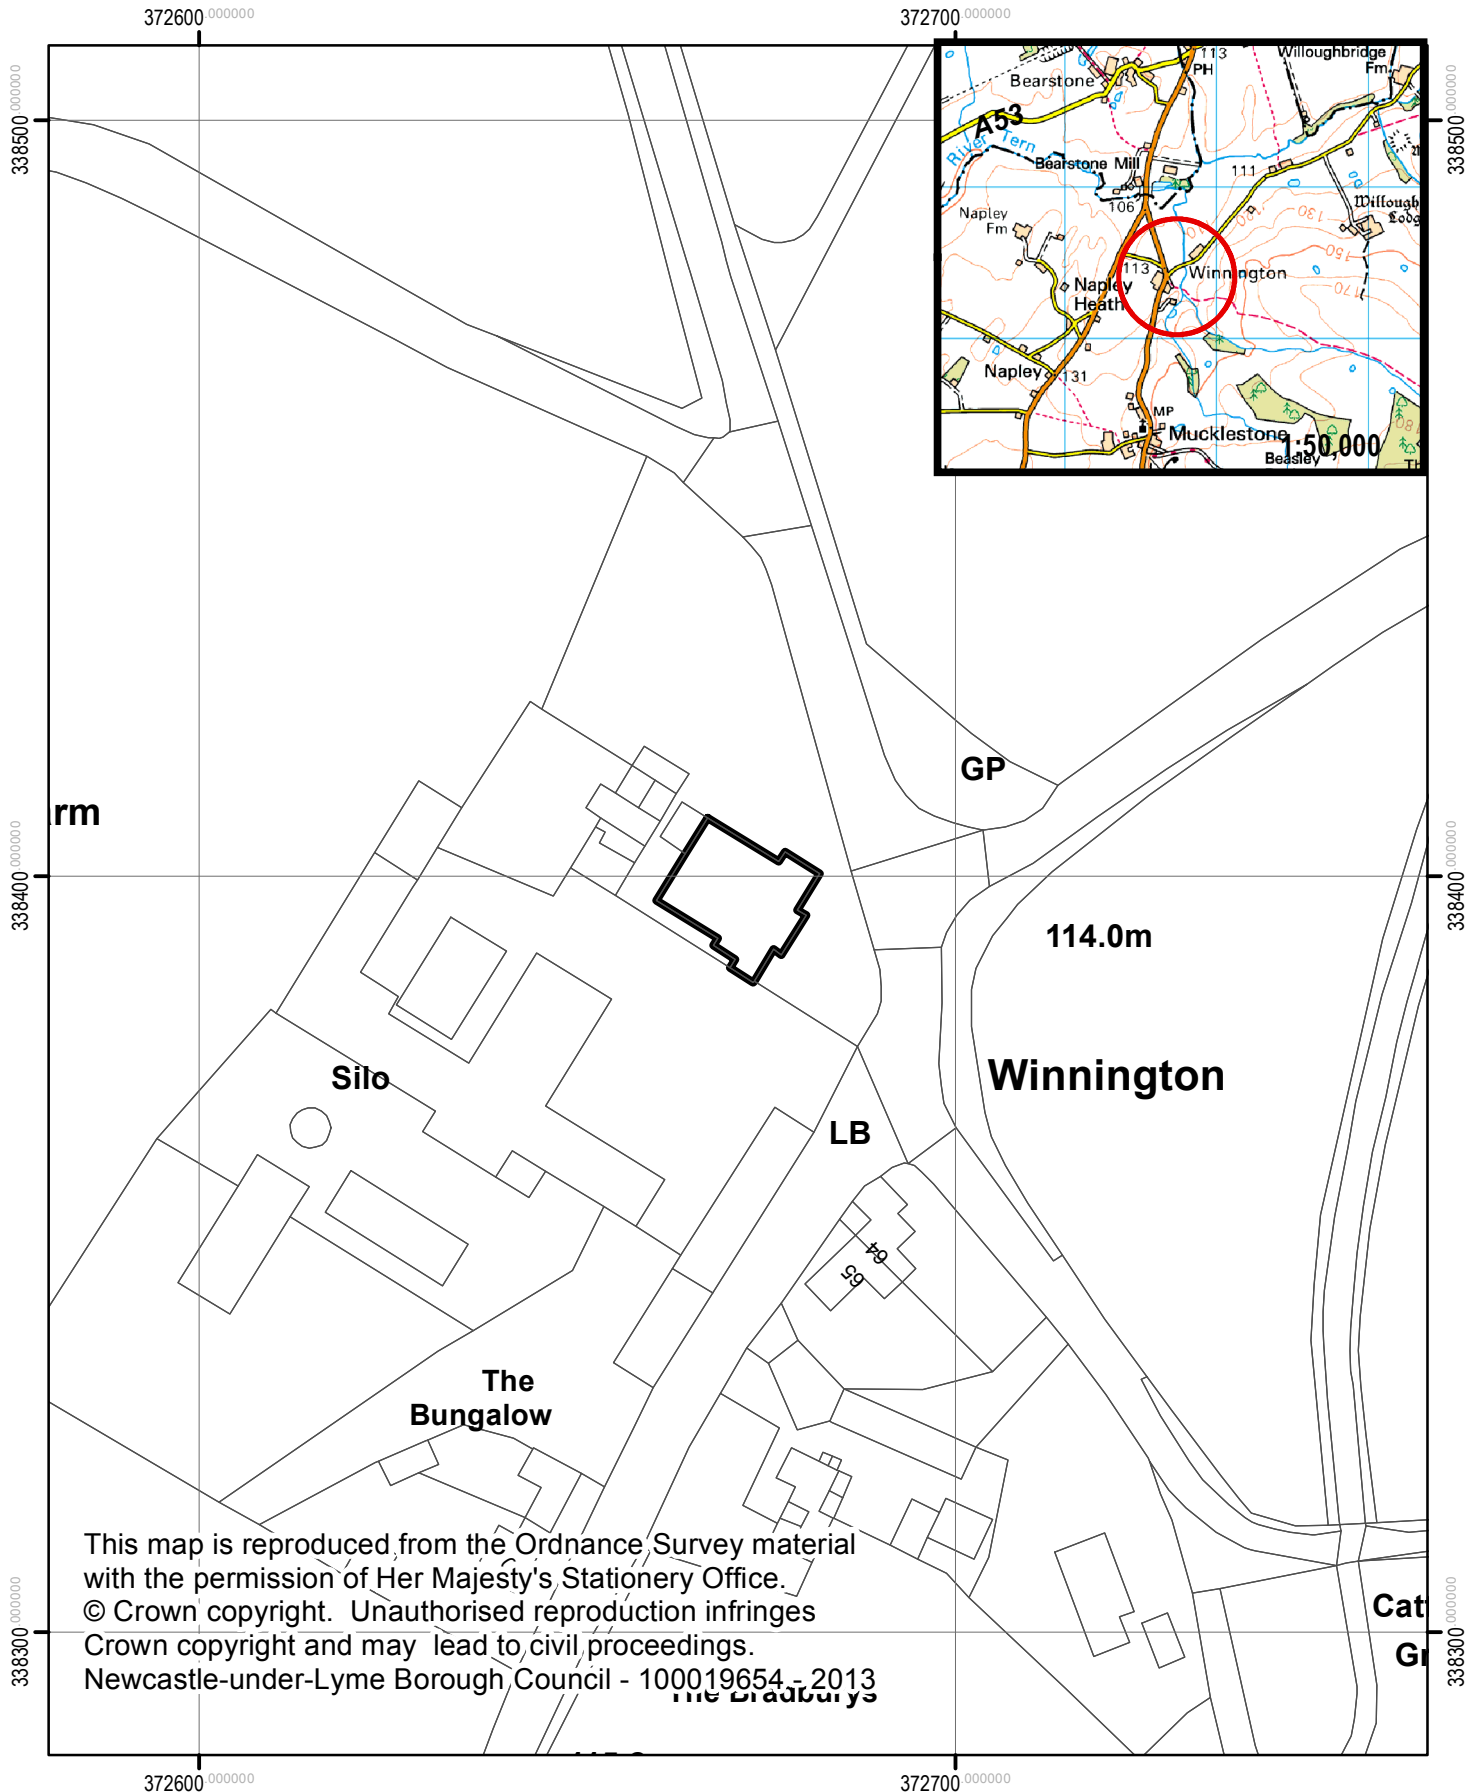

15/00111/LBC
Winnington Grange, Mucklestone Road,
Market Drayton

NEWCASTLE-UNDER-LYME
BOROUGH COUNCIL

This map is reproduced from the Ordnance Survey material with the permission of Her Majesty's Stationery Office.
© Crown copyright. Unauthorised reproduction infringes Crown copyright and may lead to civil proceedings.
Newcastle-under-Lyme Borough Council - 100019654 - 2013